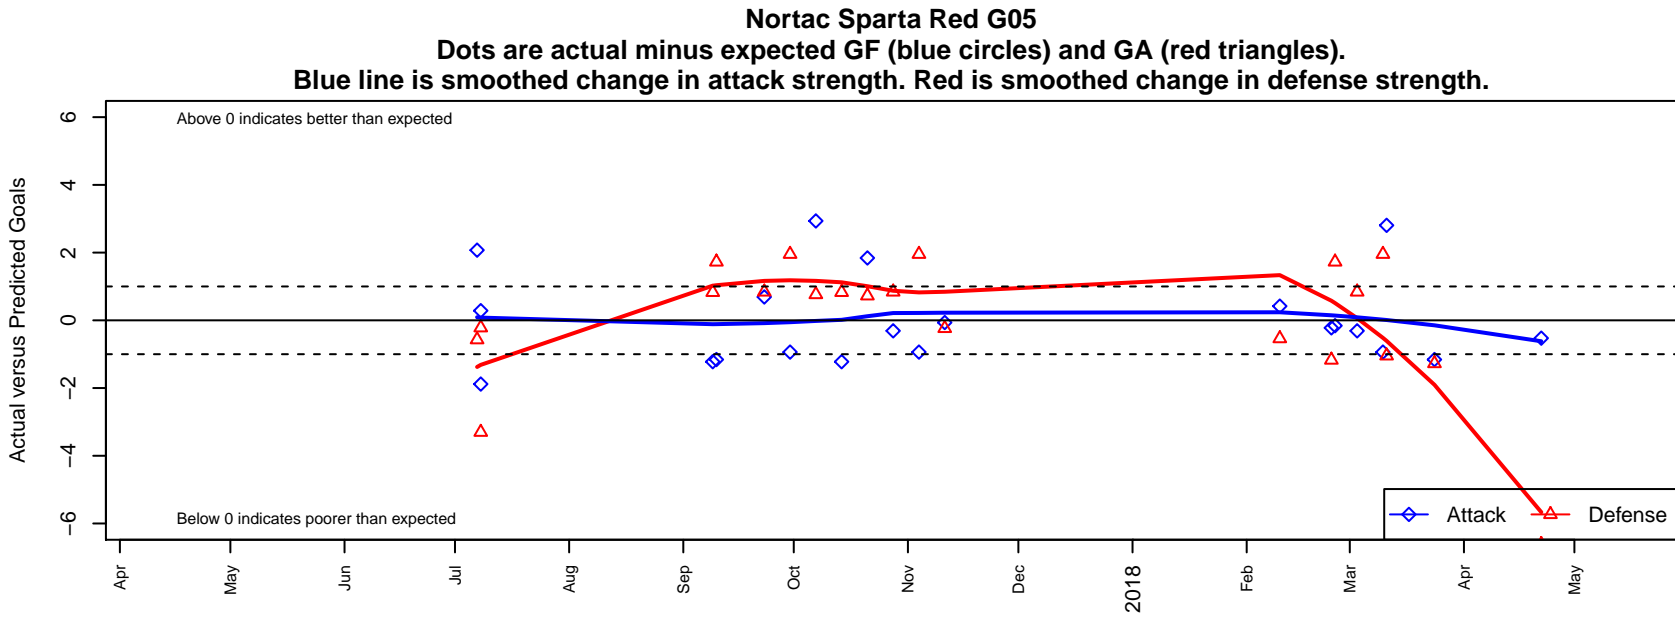

Nortac Sparta Red G05

FC Tacoma
 Tacoma, WA
 G05 total strength=733
 attack=0.94 defense=0.67
 fall league = PSPL Classic 1 – West U13
 spr league = Spr PSPL – '05 Classic 1 – West I

alt names used:
 Nortac Sparta G05
 NORTAC SPARTA G05 Red
 NORTAC SPARTA G05 Red

Venues played:
 2017 Seattle Cup GU13 Silver
 2017 PSPL Classic 1 – West U13
 2017 Spr PSPL – '05 Classic 1 – West U13

**attack and defense variance (black dot)
relative to other teams
and top 10 in region**