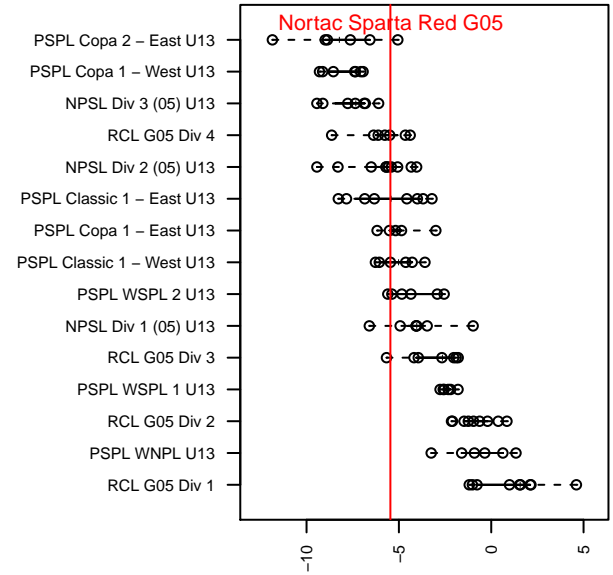

**attack and defense rating
relative to others at age
and all opponents in last 13 months**