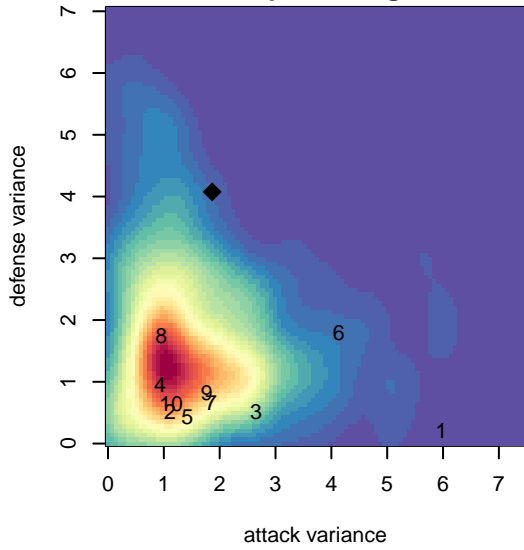

Nortac Sparta Red G05

FC Tacoma
 Tacoma, WA
 G05 total strength=733
 attack=0.94 defense=0.67
 fall league = PSPL Classic 1 – West U13
 spr league = Spr PSPL – '05 Classic 1 – West I

alt names used:
 Nortac Sparta G05
 NORTAC SPARTA G05 Red
 NORTAC SPARTA G05 Red

Venues played:
 2017 Seattle Cup GU13 Silver
 2017 PSPL Classic 1 – West U13
 2017 Spr PSPL – '05 Classic 1 – West U13

**attack and defense variance (black dot)
relative to other teams
and top 10 in region**