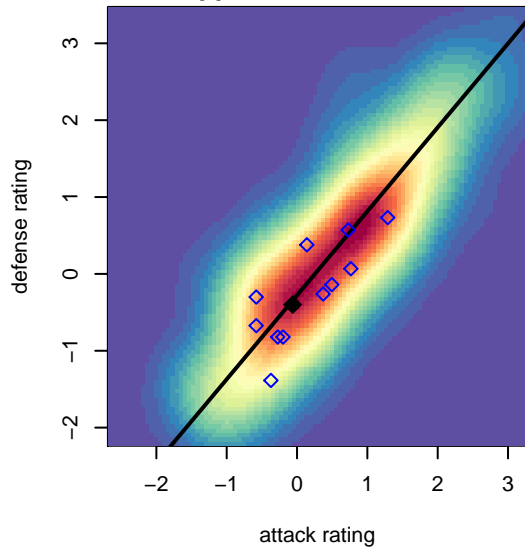

**attack and defense rating
relative to others at age
and all opponents in last 13 months**